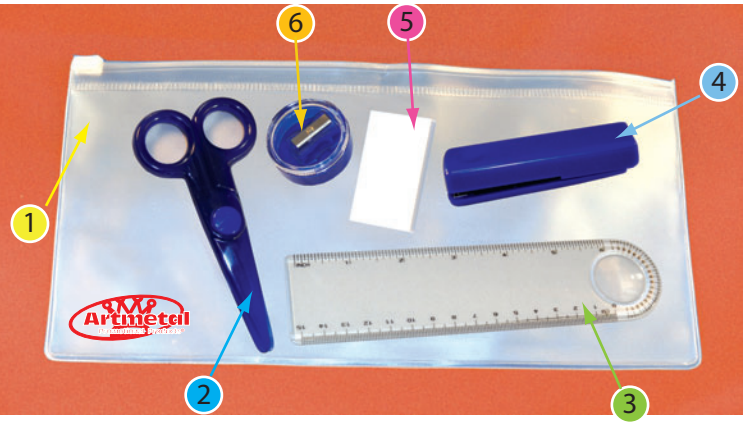

CARRYING CASE KIT & STATIONERY ITEMS

KPKK-1

- Buy all items as as kit or individually
- The carrying case is a multiuse pouch with a resealable top ideal for holding bills, passport, important documents and more
- Use carrying case kit for your personal items (e.g. For automotive receipts, air freshener).
- Carrying case is great for presenting multiple promotional items in one package (e.g. air freshener, coaster and a magnet)
- One color imprint on carrying case only. The rest of the items have no imprint.
- Perfect for schools, tutors, and any kids event

1 KPCP-1 Carrying Pouch

- Frosted translucent plastic
- Unit Size: 9.5" x 4.6"
- Imprint Area: 8" x 3"

2 KPKSS-1 Kids Safety Scissors

- No metal blade, will not cut skin, but still perfect for cutting regular and construction paper
- Small enough holes for kids but big enough for most adults
- Product Color: Blue • Unit Size: 4.75" x 2.375" • Sold blank only

3 KPMR-1 Magnifying Ruler

- Hard plastic ruler with magnifier and protractor
- Clear plastic • One color imprint only
- Unit Size: 7.25" x 1.75"
- Imprint Area: 5.25" x 1.25"

4 KPSS-1 Small Stapler

- Blue plastic material, comes filled with #10 staples
- One color imprint only
- Unit Size: 3" x 1.75" x 1.55" • Imprint Area: 1.75" x 0.5"
- To use: turn the metal part to left
- To close: turn the metal part to right

5 KPSE-1 Small Eraser

- One color imprint only
- Product Color: White
- Unit Size: 1.937" x 1.06"
- Imprint Area: 0.75" x 1.43"

6 KPSPS-1 Small Pencil Sharpener

- Translucent clear plastic with blue base
- One color imprint only
- Unit Size: 1.75" diameter
- Imprint Area: 1" x 1"

Not recommended for children under 7 years old

Please see insert for pricing.